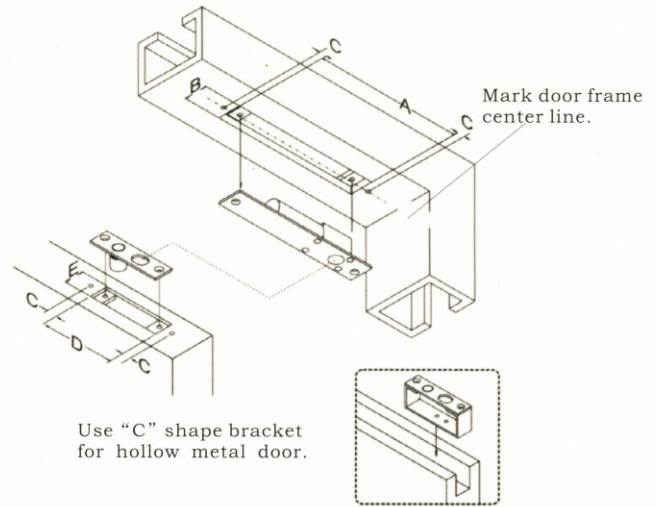

# Installation Guide of Electric Bolt

	<b>A</b>	<b>B</b>	<b>C</b>	<b>D</b>	<b>E</b>
BL-100	207	36	12	91	26
BL-200	207	36	12	91	26
BL-300	207	36	12	91	26
BL-500	207	36	12	101	36
BL-700	207	31	12	101	26

Hollow metal frame  
BL-100  
BL-200  
BL-300  
BL-500  
BL-700A/B

Surface mount for narrow frame and thin door leaf  
BK-500

Full glass door leaf  
BL-100  
BL-200  
BL-300  
BL-700

Full glass door leaf and door frame  
BK-700