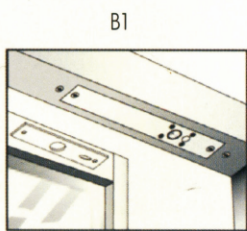

# Installation Guide of Electric Bolt

	<b>A</b>	<b>B</b>	<b>C</b>	<b>D</b>	<b>E</b>
BL-100	207	36	12	91	26
BL-200	207	36	12	91	26
BL-300	207	36	12	91	26
BL-500	207	36	12	101	36
BL-700	207	31	12	101	26

Hollow metal frame  
BL-100  
BL-200  
BL-300  
BL-500  
BL-700A/B

Surface mount for narrow frame and thin door leaf  
BK-500

Full glass door leaf  
BL-100  
BL-200  
BL-300  
BL-700

Full glass door leaf and door frame  
BK-700