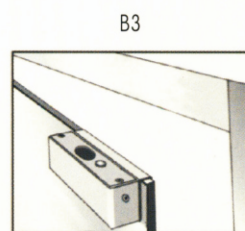

# Installation Guide of Electric Bolt

	<b>A</b>	<b>B</b>	<b>C</b>	<b>D</b>	<b>E</b>
BL-100	207	36	12	91	26
BL-200	207	36	12	91	26
BL-300	207	36	12	91	26
BL-500	207	36	12	101	36
BL-700	207	31	12	101	26

Hollow metal frame  
BL-100  
BL-200  
BL-300  
BL-500  
BL-700A/B

Surface mount for narrow frame and thin door leaf  
BK-500

Full glass door leaf  
BL-100  
BL-200  
BL-300  
BL-700

Full glass door leaf and door frame  
BK-700