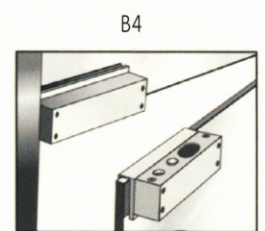

# Installation Guide of Electric Bolt

	<b>A</b>	<b>B</b>	<b>C</b>	<b>D</b>	<b>E</b>
BL-100	207	36	12	91	26
BL-200	207	36	12	91	26
BL-300	207	36	12	91	26
BL-500	207	36	12	101	36
BL-700	207	31	12	101	26

Hollow metal frame  
BL-100  
BL-200  
BL-300  
BL-500  
BL-700A/B

Surface mount for narrow frame and thin door leaf  
BK-500

Full glass door leaf  
BL-100  
BL-200  
BL-300  
BL-700

Full glass door leaf and door frame  
BK-700